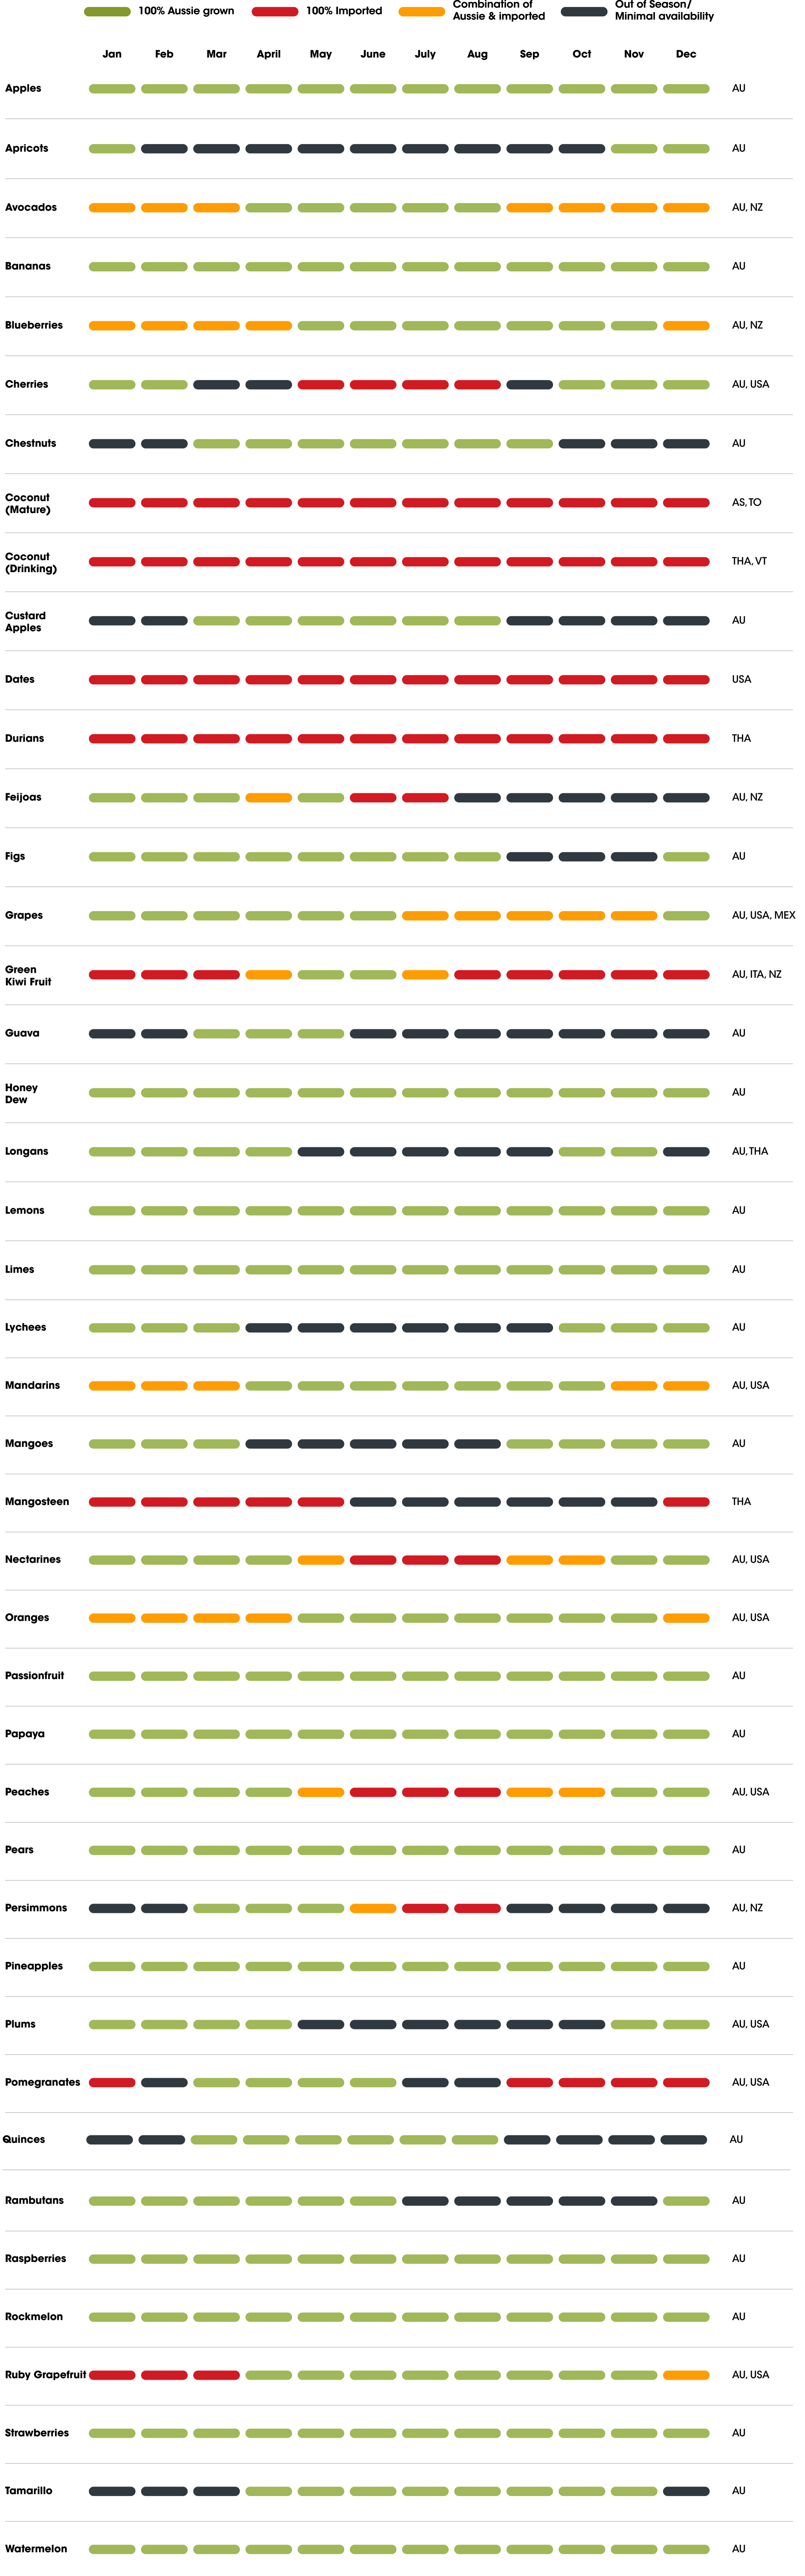

Australian Seasonal Fruit Chart

Countries List

ARG	Argentina	AU	Australia	CHN	China
FRA	France	ISR	Israel	ITA	Italy
MEX	Mexico	NZ	New Zealand	PER	Peru
ESP	Spain	TPE	Taiwan	THA	Thailand
AS	American Samoa	TO	Tonga	USA	United States of America
VT	Vietnam				

The table above does not include prepacked fruit, nuts, vegetables or salads. Organic fruits are Australian grown (except Organic Kiwi Fruit from July to December and Organic Blueberries as they are a combination of Australian grown and imported from December – May).

The table above represents the expected sourcing of each item of produce. Please be aware that due to a range of factors such as weather conditions and unforeseen events such as cyclones, floods etc, these dates may vary. Current as of November 2023. *The table above does not include minor lines that may be sourced on an ad-hoc basis.