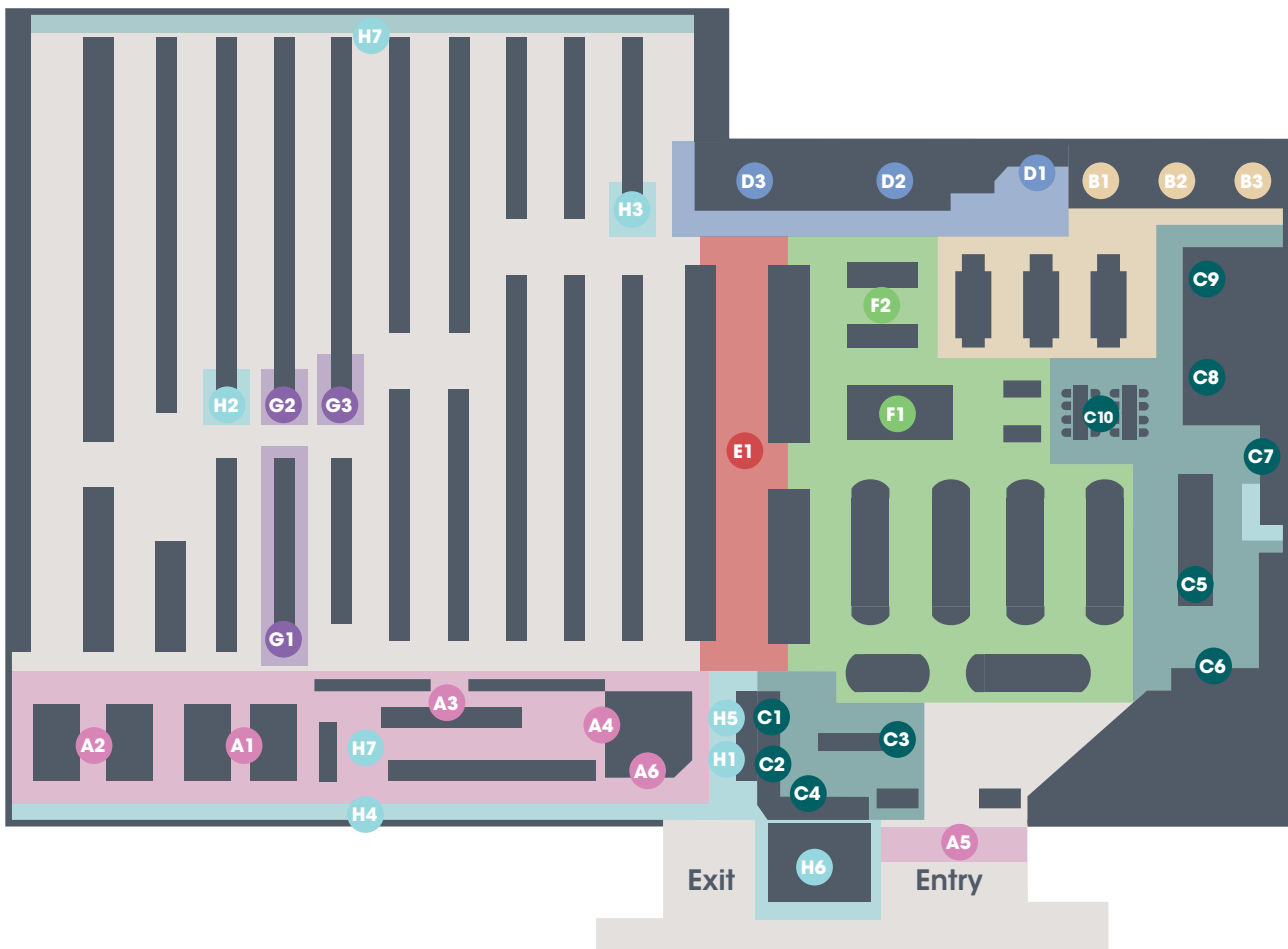

Welcome to your new look Coles Moonee Ponds

Service Area

Trolley self service checkout	A1
Full service checkout	A2
Basket self serve	A3
Sustainable bags	A4
Customer counter and sanitation	A5
Click&Collect	A6

Bakery

Cake fridge	B1
Bread	B2
Flatbread	B3

Convenience Destination

Coffee machine	C1
Bakery snacking	C2
Mochi ice cream	C3
Floral/gifting	C4
What's for Dinner	C5
What's for Lunch	C6
Hot snacking	C7
Roll'd	C8
Coles Pizzeria	C9
Dining space	C10

Deli Department

Cheese	D1
Deli	D2
The Fishery	D3

Meat

Meat fridges	E1
--------------	----

Fresh Produce

Fruit and Veg bar	F1
Scoop and Weigh	F2

Health and Beauty

Cosmetics	G1
SISU health check	G2
Sukin refill station	G3

Sustainability

RedCycle	H1
Omo & Surf laundry refill station	H2
Scoop and Weigh cereal	H3
Living green wall	H4
Coffee cup recycle	H5
Sustainable trolleys	H6
Skylights	H7
Rainwater harvesting	H8